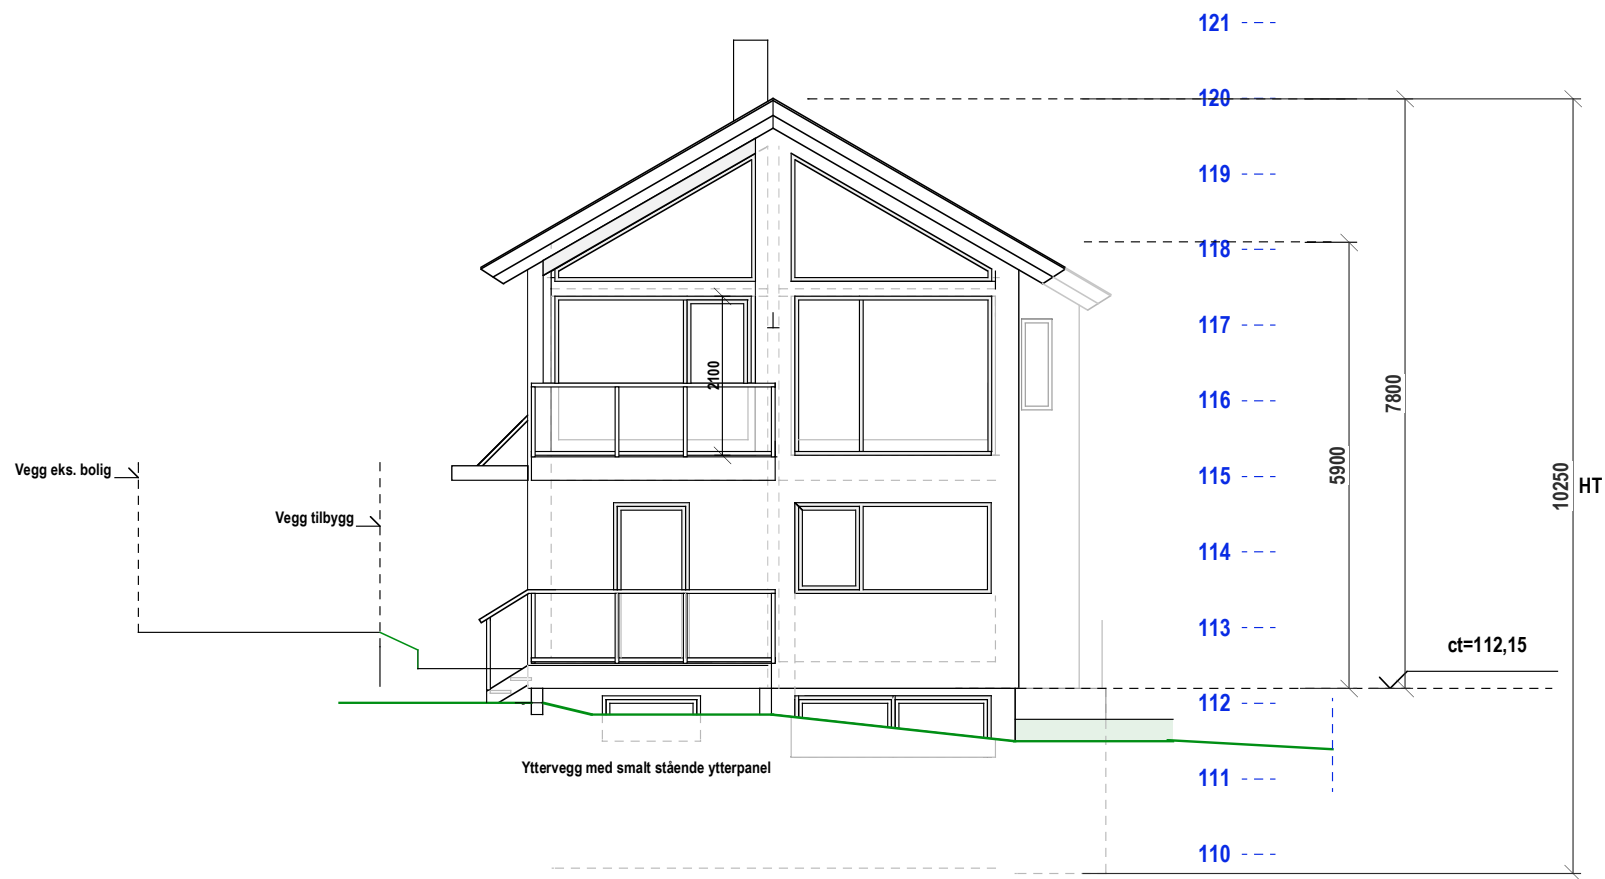

121 ---
 120 ---
 119 ---
 118 ---
 117 ---
 116 ---
 115 ---
 114 ---
 113 ---
 112 ---
 111 ---
 110 ---

Yttervegg med smalt stående ytterpanel

Fasade mot nord

121 ---
 120 ---
 119 ---
 118 ---
 117 ---
 116 ---
 115 ---
 114 ---
 113 ---
 112 ---
 111 ---
 110 ---

Yttervegg med smalt stående ytterpanel

Fasade mot øst

E.1-2 Fasader og snitt

58/95 Bakkehaugveien 11

Mål: 1:100 TILTAKSHAVER
 Dato: 04-03-19

Siv.ark. Nils Haugrud,
 Øvre Slottsgt 14, 0157 Oslo
 Tlf: 9518 9518

Fasade mot nord

SNITT bolig

Fasade mot syd