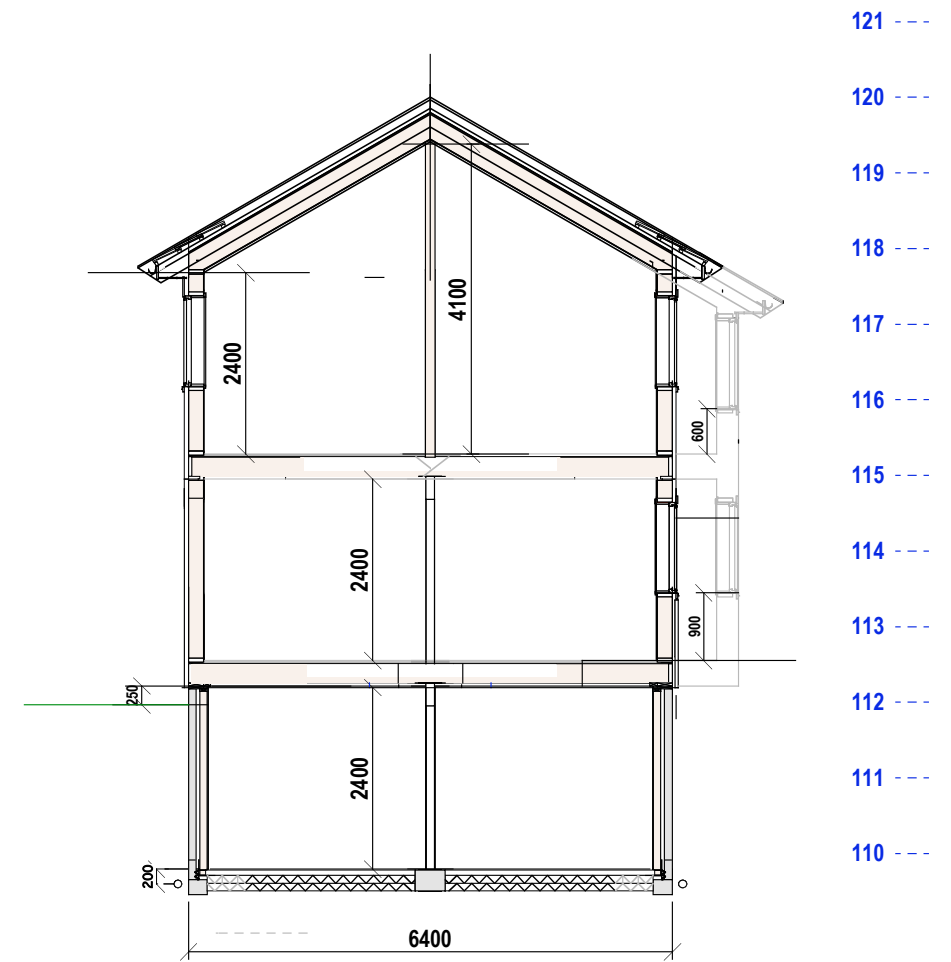

121 ---
 120 ---
 119 ---
 118 ---
 117 ---
 116 ---
 115 ---
 114 ---
 113 ---
 112 ---
 111 ---
 110 ---

Yttervegg med smalt stående ytterpanel

Fasade mot nord

121 ---
 120 ---
 119 ---
 118 ---
 117 ---
 116 ---
 115 ---
 114 ---
 113 ---
 112 ---
 111 ---
 110 ---

Yttervegg med smalt stående ytterpanel

Fasade mot øst

E.1-2 Fasader og snitt

58/95 Bakkehaugveien 11

Mål: 1:100 TILTAKSHAVER
 Dato: 04-03-19

Siv.ark. Nils Haugrud,
 Øvre Slottsgt 14, 0157 Oslo
 Tlf: 9518 9518

Fasade mot nord

SNITT bolig

Fasade mot syd