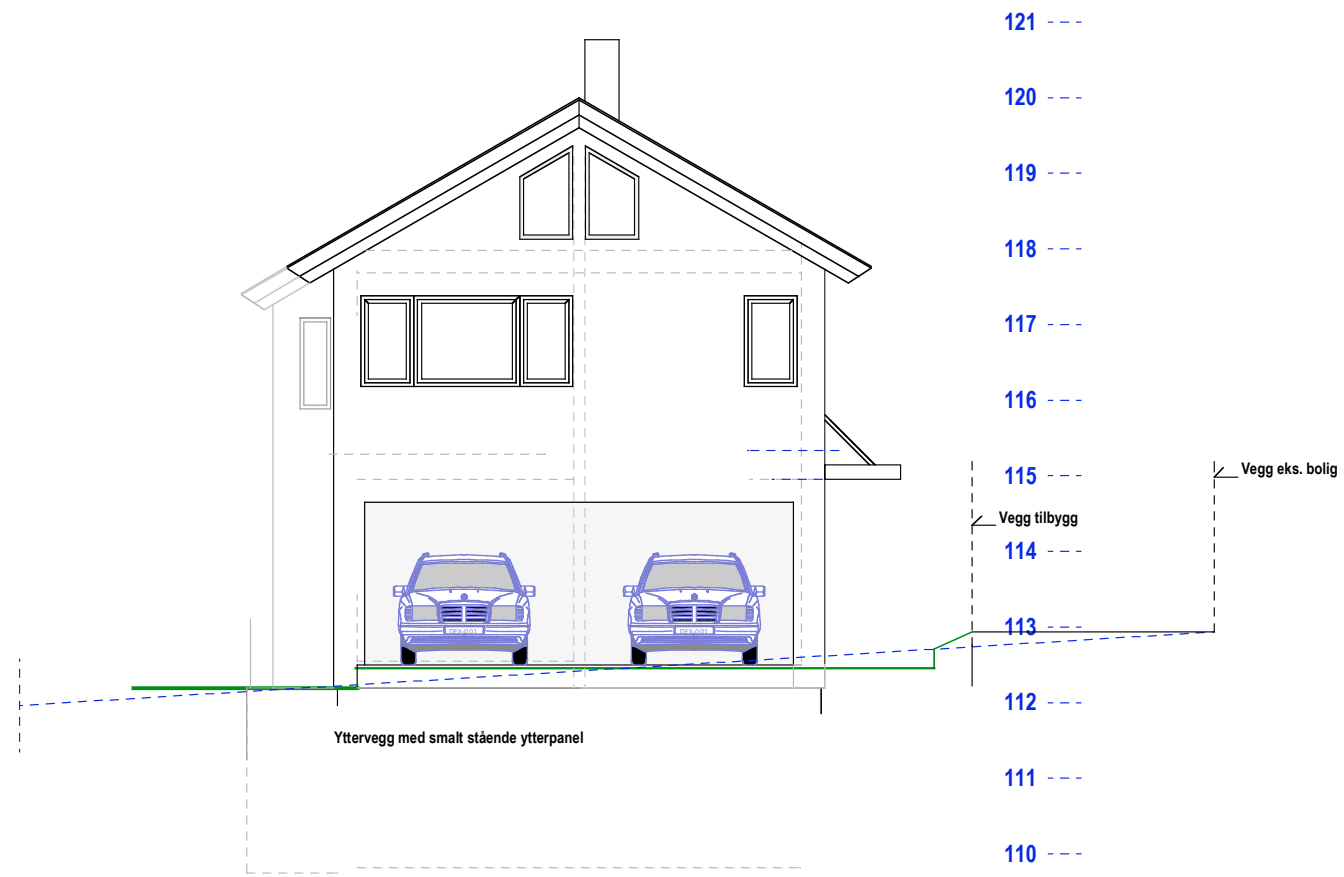

121 ---
 120 ---
 119 ---
 118 ---
 117 ---
 116 ---
 115 ---
 114 ---
 113 ---
 112 ---
 111 ---
 110 ---

Yttervegg med smalt stående ytterpanel

Fasade mot nord

121 ---
 120 ---
 119 ---
 118 ---
 117 ---
 116 ---
 115 ---
 114 ---
 113 ---
 112 ---
 111 ---
 110 ---

Yttervegg med smalt stående ytterpanel

Fasade mot øst

E.1-2 Fasader og snitt

58/95 Bakkehaugveien 11

Mål: 1:100 TILTAKSHAVER
 Dato: 04-03-19

Siv.ark. Nils Haugrud,
 Øvre Slottsgt 14, 0157 Oslo
 Tlf: 9518 9518

Fasade mot nord

SNITT bolig

Fasade mot syd