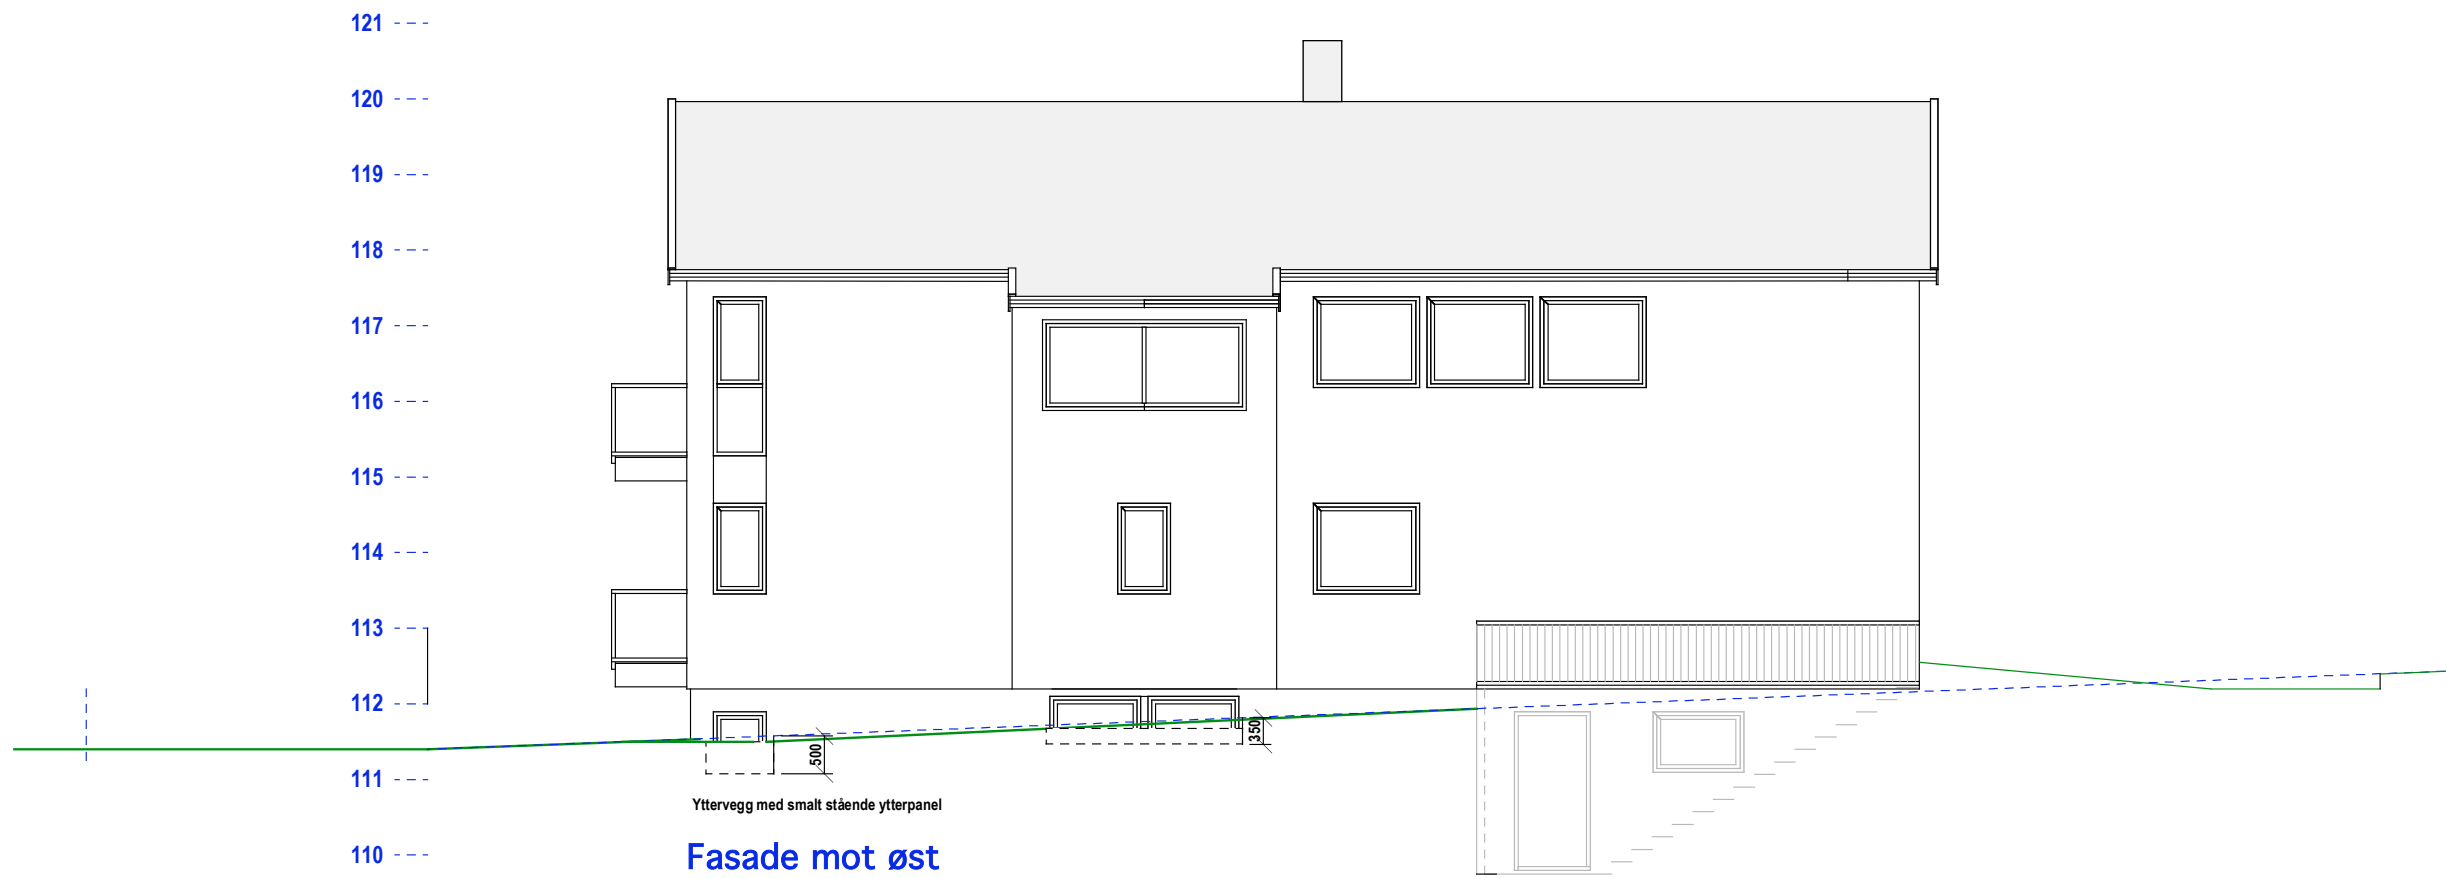

121 ---
 120 ---
 119 ---
 118 ---
 117 ---
 116 ---
 115 ---
 114 ---
 113 ---
 112 ---
 111 ---
 110 ---

Yttervegg med smalt stående ytterpanel

Fasade mot nord

121 ---
 120 ---
 119 ---
 118 ---
 117 ---
 116 ---
 115 ---
 114 ---
 113 ---
 112 ---
 111 ---
 110 ---

Yttervegg med smalt stående ytterpanel

Fasade mot øst

E.1-2 Fasader og snitt

58/95 Bakkehaugveien 11

Mål: 1:100 TILTAKSHAVER
 Dato: 04-03-19

Siv.ark. Nils Haugrud,
 Øvre Slottsgt 14, 0157 Oslo
 Tlf: 9518 9518

Fasade mot nord

SNITT bolig

Fasade mot syd